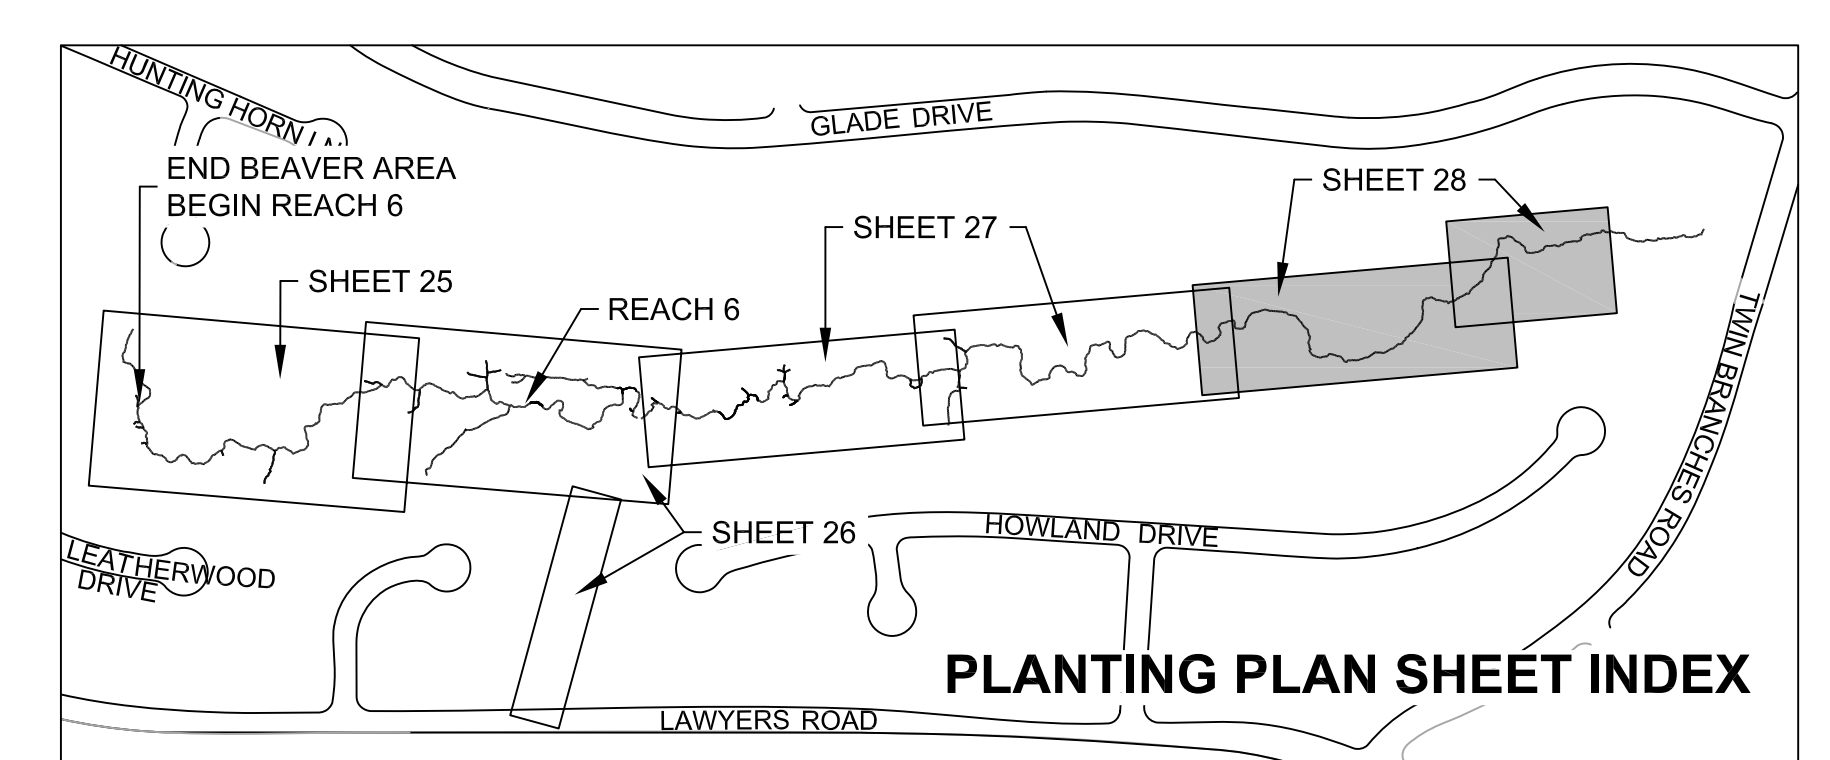

PLANTING AREAS		SYMBOL
UPLAND ZONE	STREAMSIDE* 16,749 SF = 0.38 AC 3,069 LF	C, D, G, H, L, M
	RIPARIAN FOREST* 62,988 SF = 1.45 AC	P, R, U, V, Y, Z
	RIPARIAN SEED MIX* 20,206 SF = 0.46 AC	AA, CC, EE
WETLAND ZONE	STREAMSIDE* 18,968 SF = 0.44 AC 3,525 LF	A, B, E, F, J, K
	WETLAND FOREST* 40,103 SF = 0.92 AC	N, O, S, T, W, X
	WETLAND SEED MIX* 16,733 SF = 0.38 AC	BB, DD, FF

*SEED MIX SHALL BE DISTRIBUTED EVENLY THROUGHOUT ALL DISTURBED AREAS IN THE AMOUNT SPECIFIED ON THE VEGETATION SCHEDULE SHEET

THIS SHEET TO BE USED FOR PLANTING PLAN PURPOSES ONLY.

REVISIONS	
No.	Description