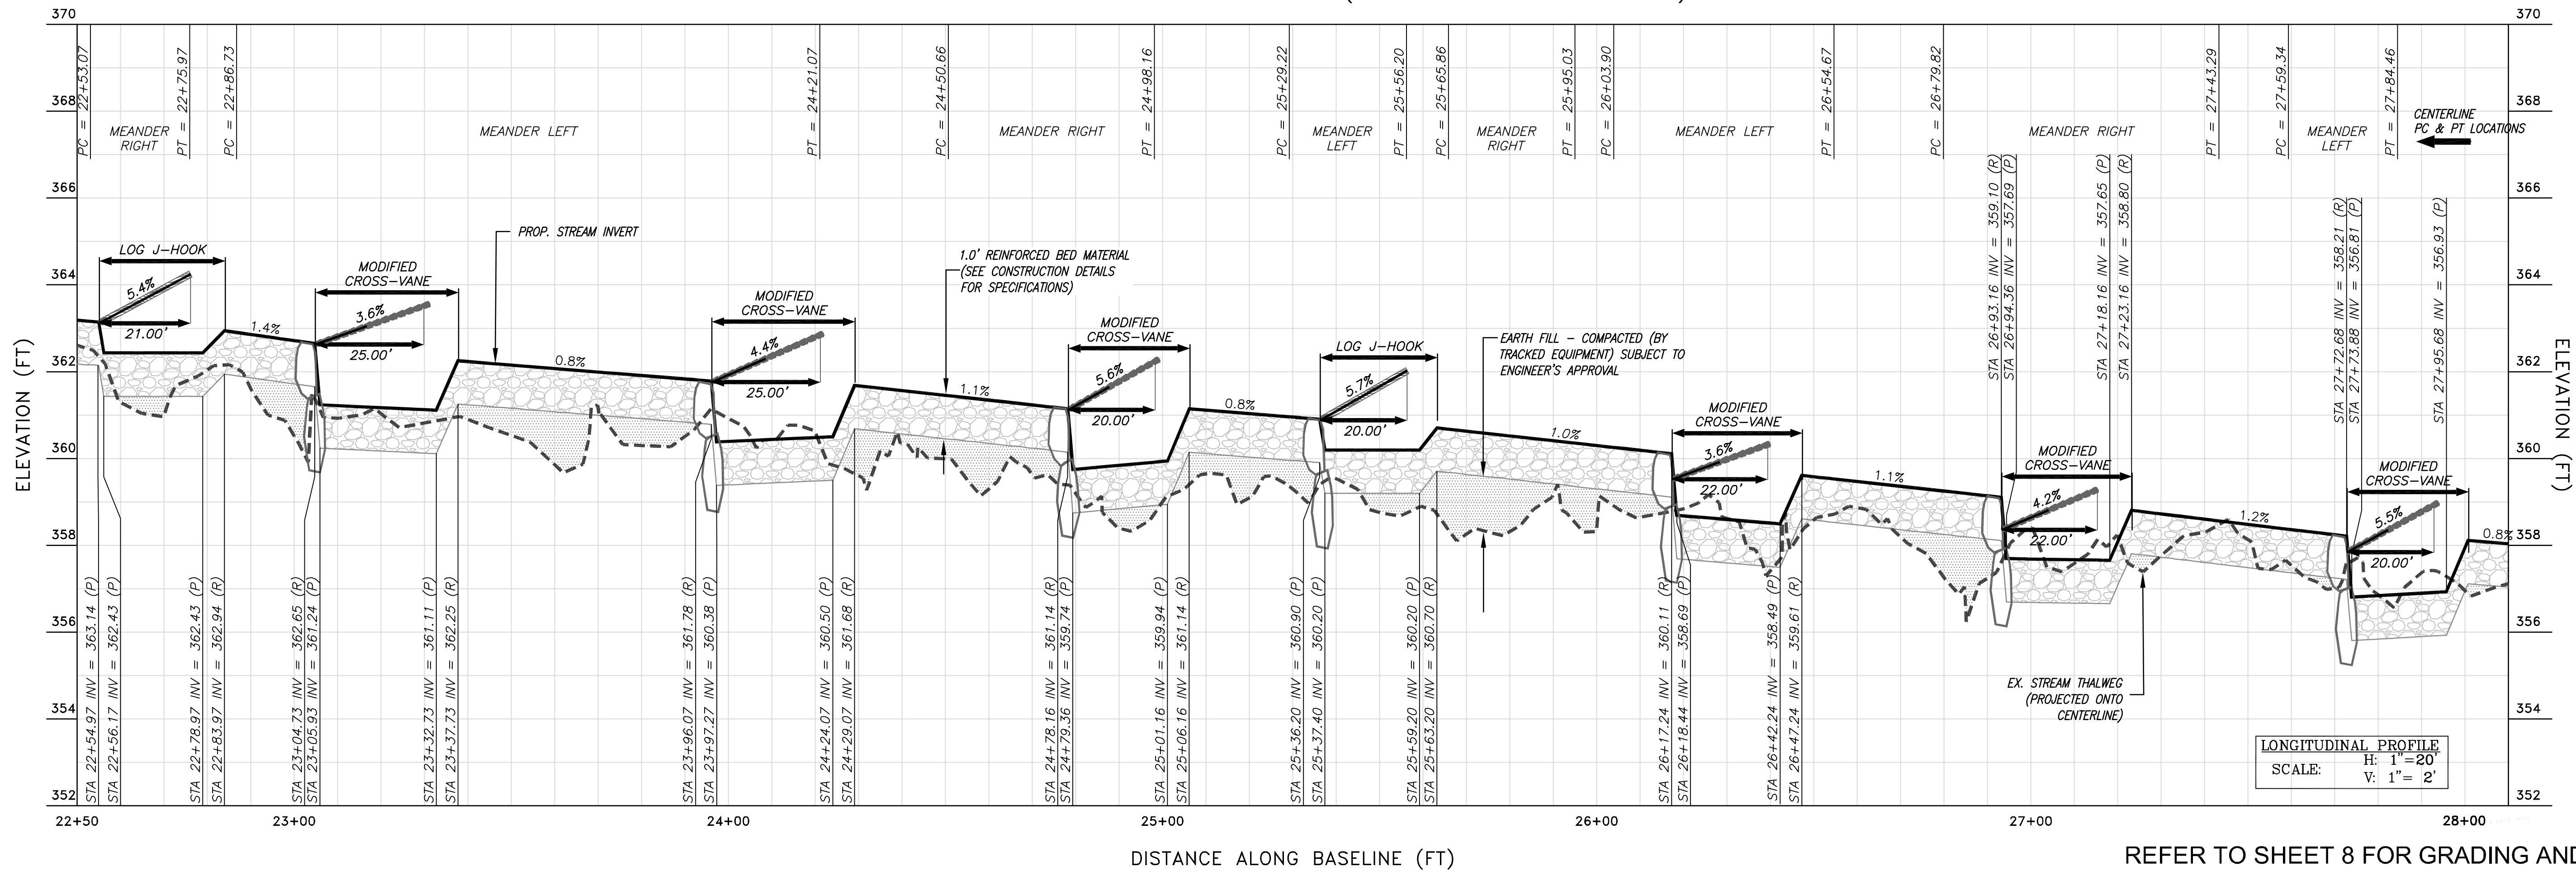

LONGITUDINAL PROFILE - REACH 4A (STA 22+00 TO STA 28+10)

REFER TO SHEET 8 FOR GRADING AND PROFILE LEGENDS.