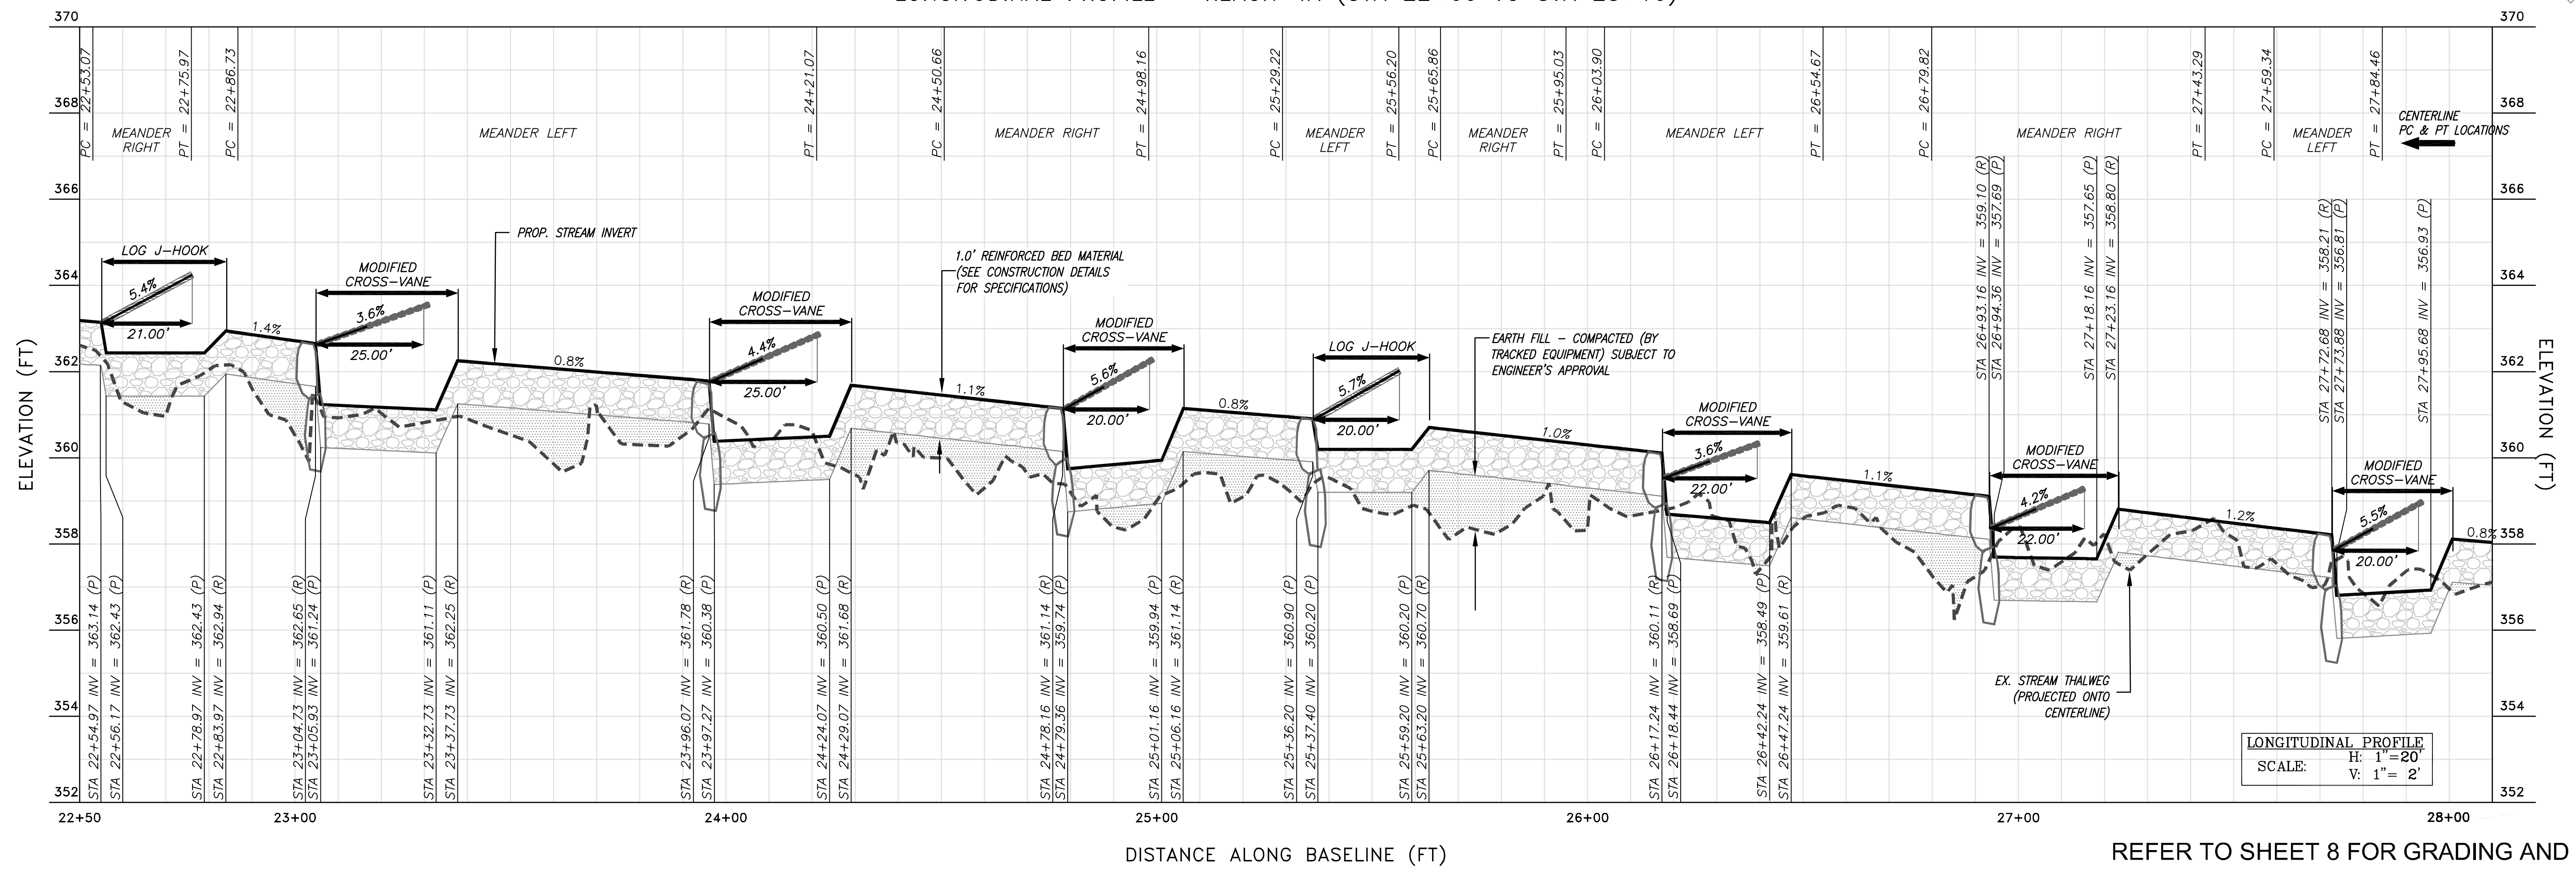

LONGITUDINAL PROFILE - REACH 4A (STA 22+00 TO STA 28+10)

REFER TO SHEET 8 FOR GRADING AND PROFILE LEGENDS.

REVISIONS		
No.	Date	Description